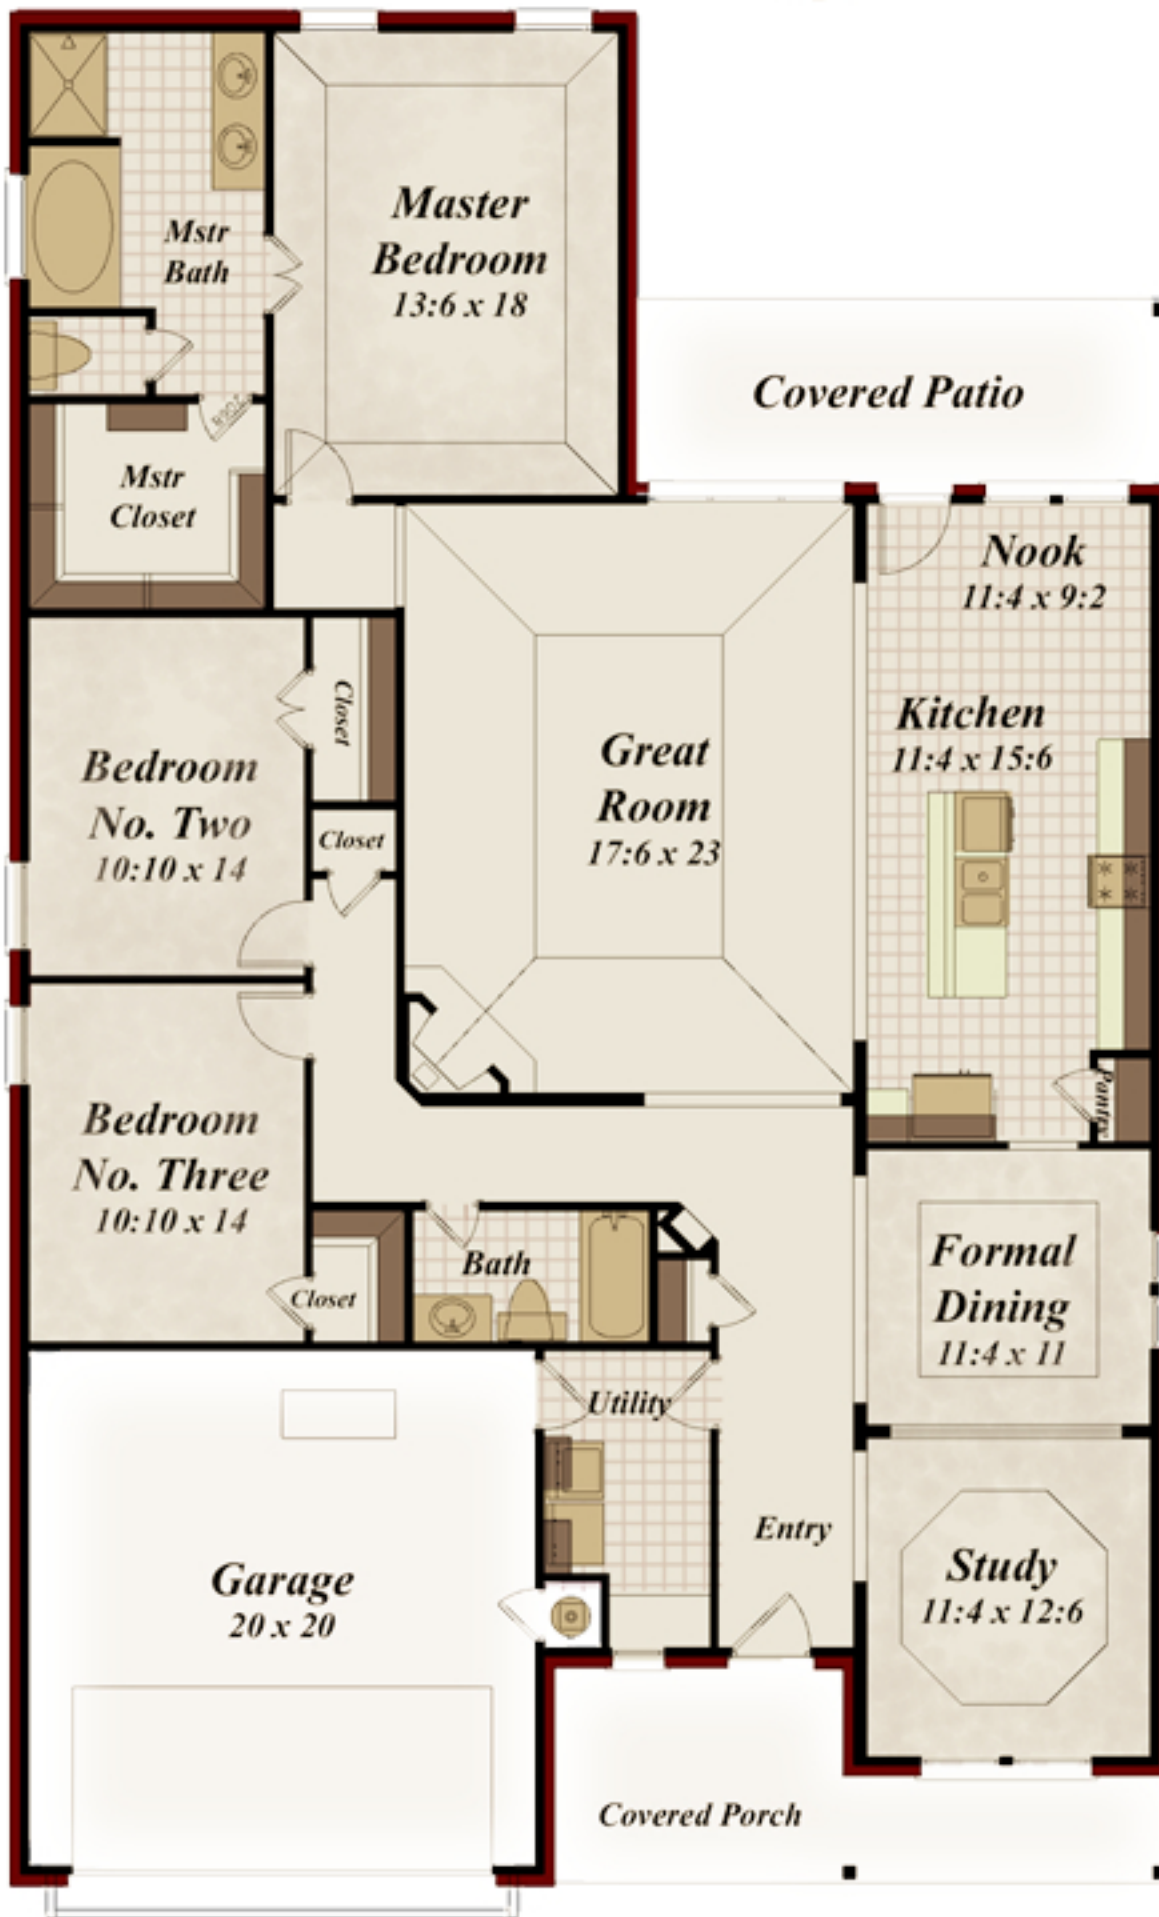

THE Wellington N

2244 sq.ft. Approx.
One Story - 2 Car

- 3 Bedrooms
- 2 Baths
- 2 Car Garage
- Crown Molding
- Soaring Ceilings
- Island Kitchen
- Cultured Marble Vanities
- Vinyl Windows
- Full Sod & Landscape