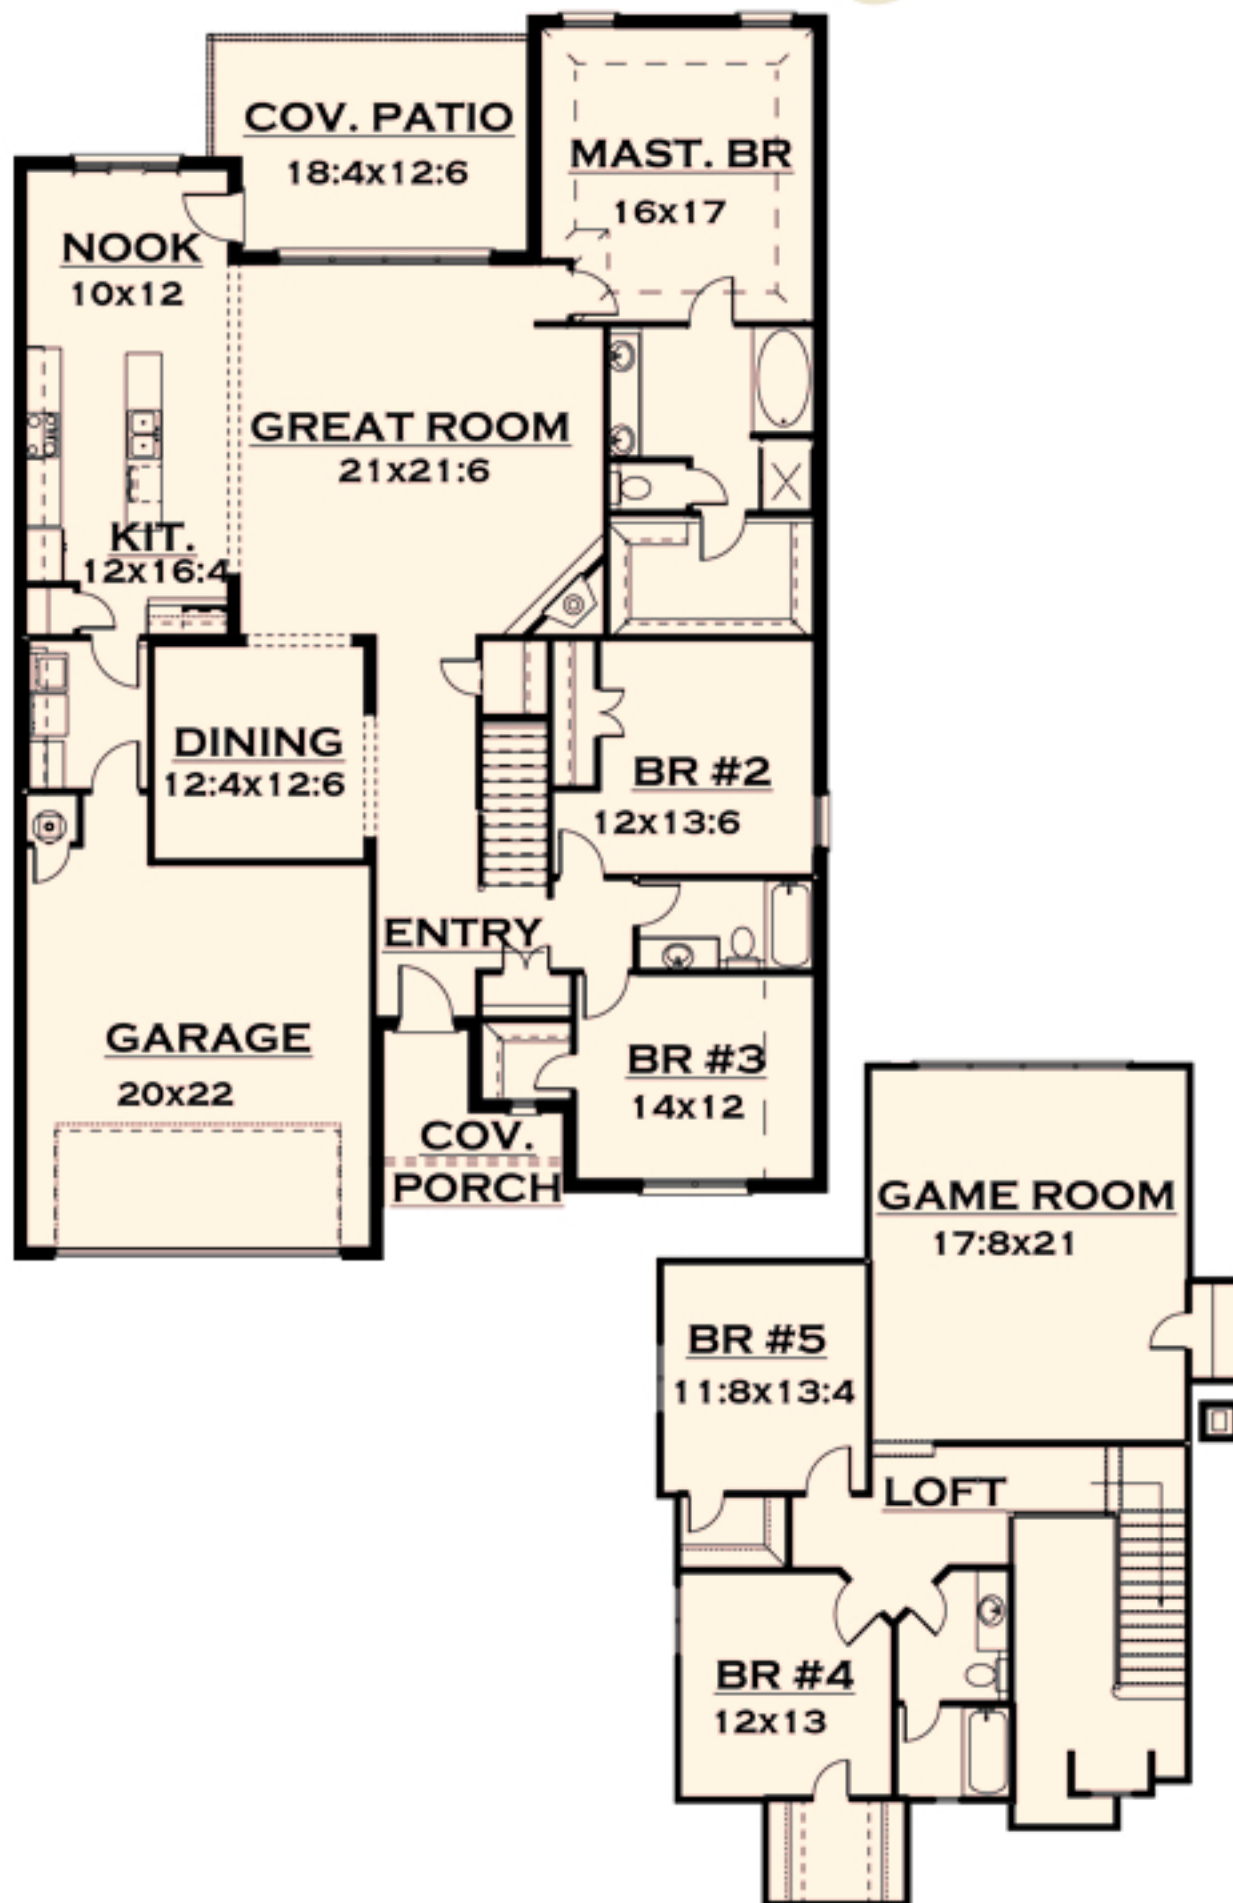

THE Kensington

3253 sq.ft. Approx.
Two Story - 2 Car

- 5 Bedrooms
- 3 Baths
- Vaulted Ceilings
- Study or Formal Dining
- Bull Nose Corners and Archways
- Covered Patio
- Vinyl Windows

All prices, plans, elevations, specifications and materials are subject to change without notice.