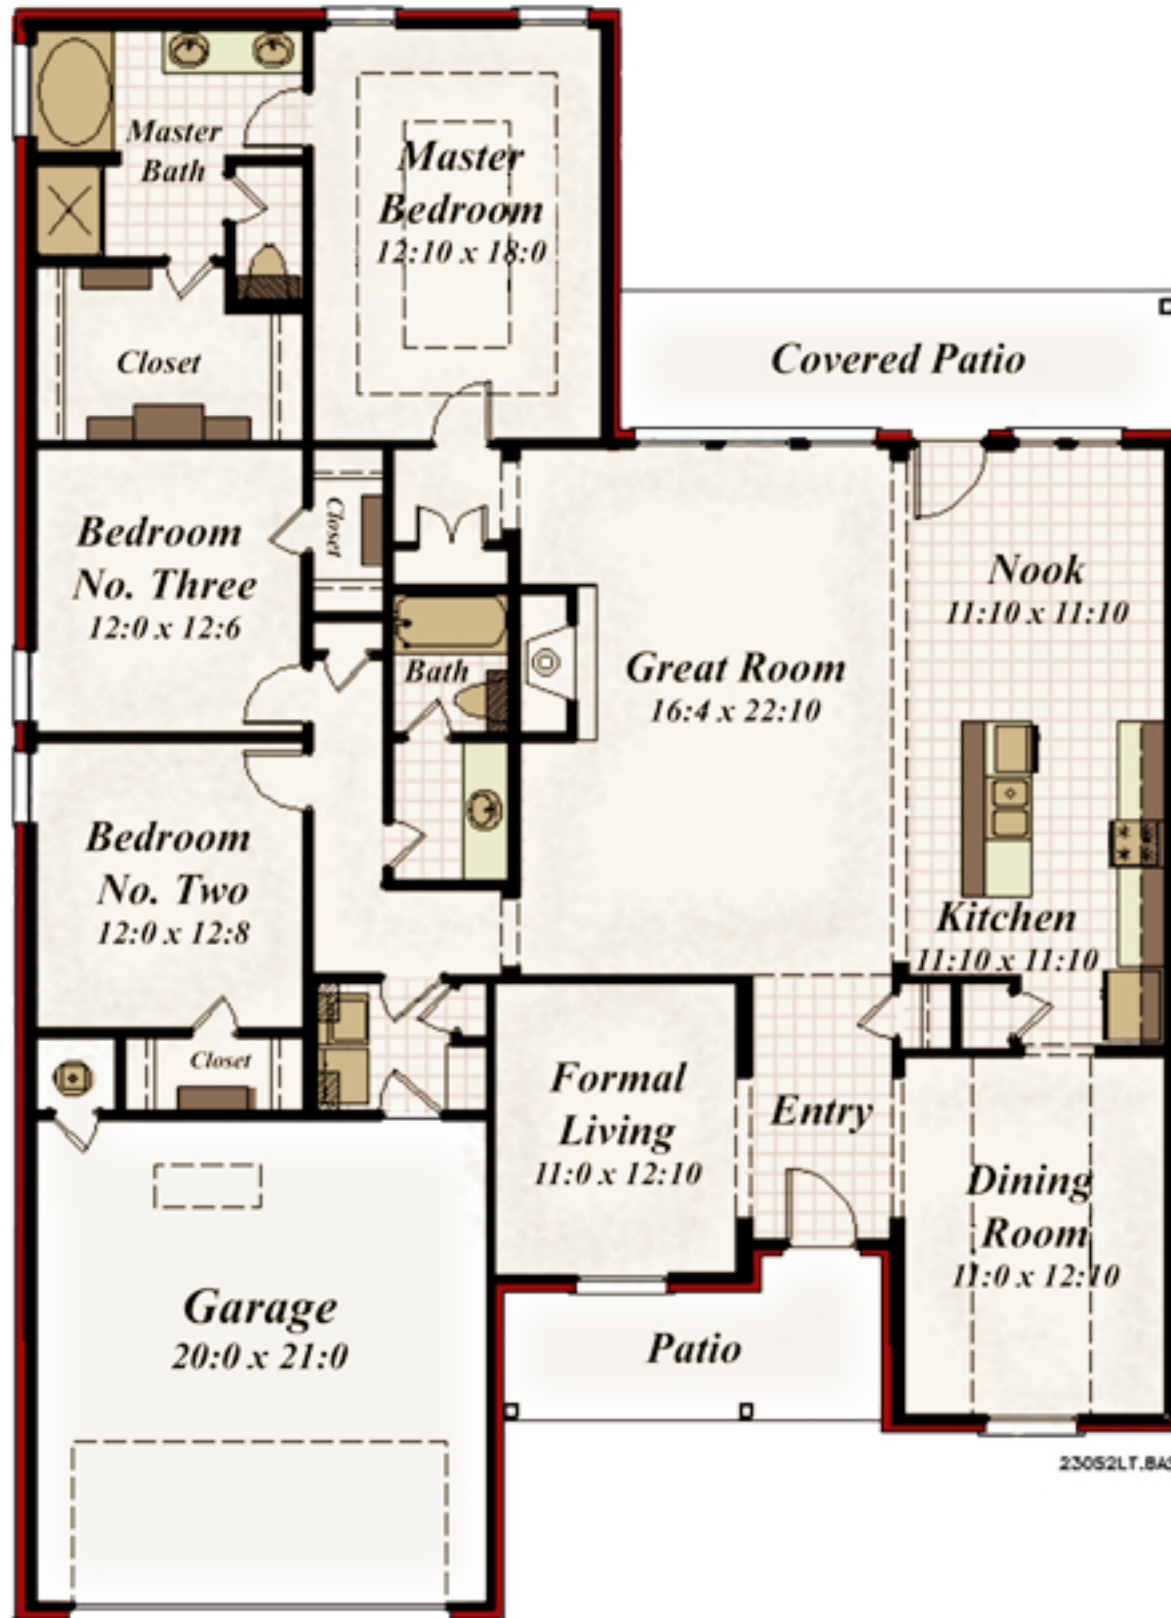

# THE BENTLEY

2221 sq.ft. Approx.  
One Story - 2 Car

- 3 Bedrooms
- 2 Baths
- Study
- Formal Dining
- Covered Patio
- Vinyl Windows
- Bull Nose Corners and Archways

All prices, plans, elevations, specifications and materials are subject to change without notice.